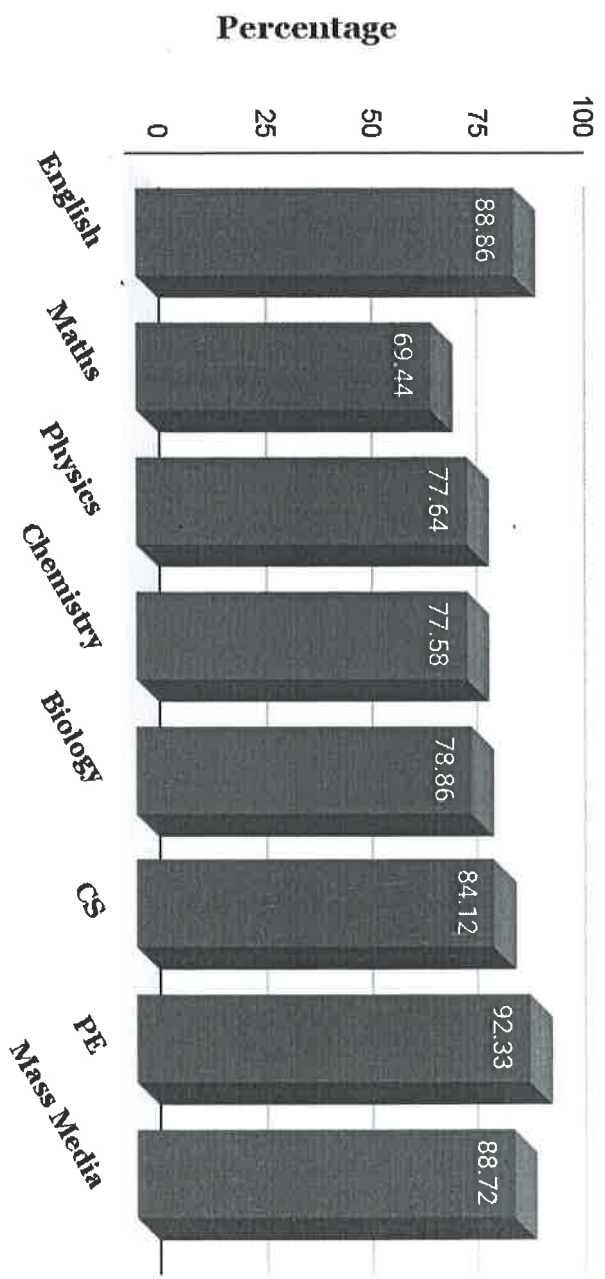

For Harvest International School

Devi Sridhar
Chairman

A.K. SURYAVATHY
PRINCIPAL

HARVEST INTERNATIONAL SCHOOL
BANGALORE - 560 EAST : 560 035.
CBSE/AFF/SL-01109.1213/830434/2012

Harvest International School

Grade 12 Subject Average

2021-2022

2021-2022

For Harvest International School

Chairman

A.N. Princy
A.N. SURIYAVAIHY
PRINCIPAL

Harvest International School

Grade 12 Subject Average