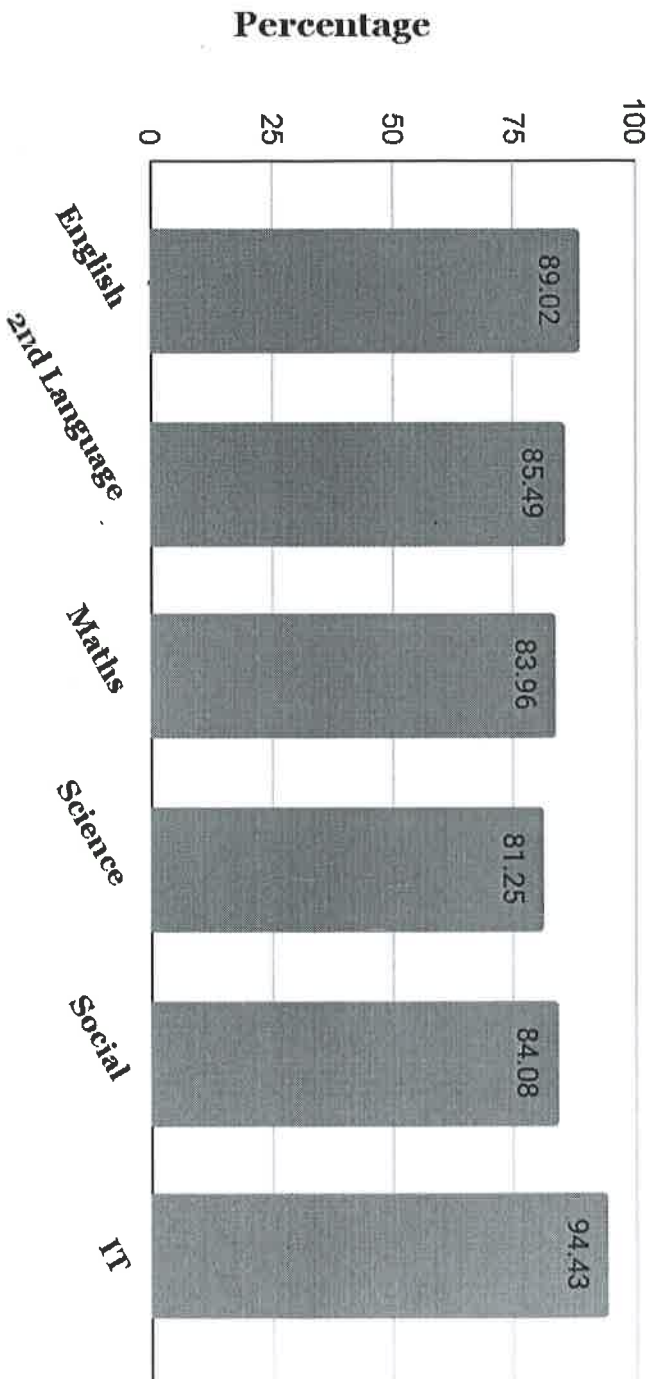

Harvest International School

Grade 10 Subject Average

2019-2020

2020-2021

A. N. Prasad
A. N. Prasad
PRINCIPAL

For Harvest International School

Chairman
Chairman