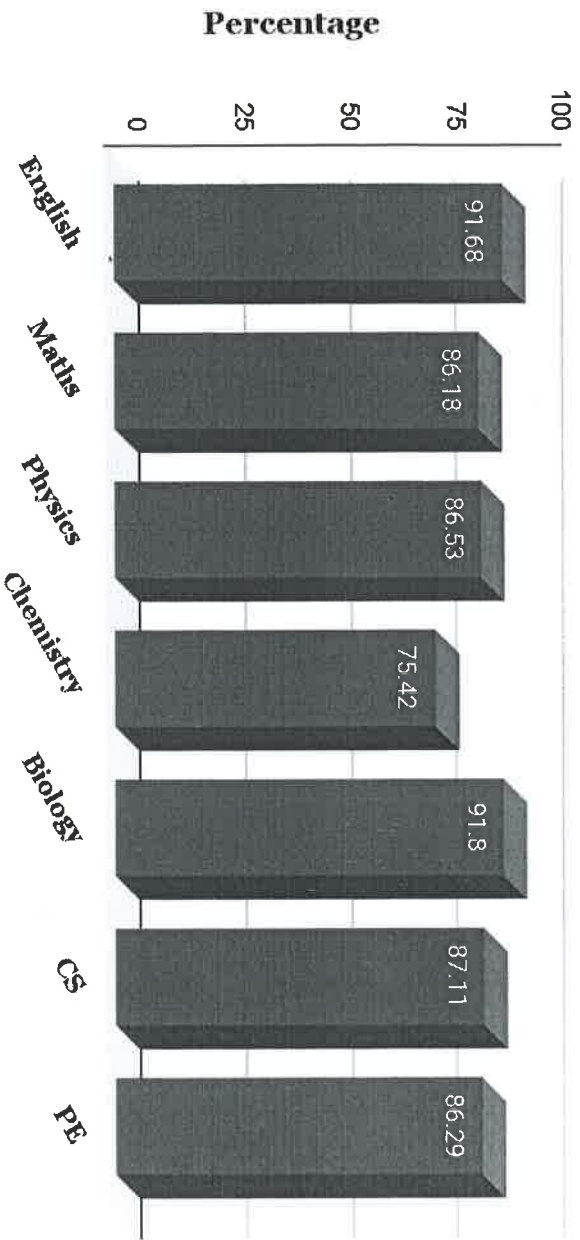

Harvest International School

Grade 12 Subject Average

2020-2021

2020-2021

For Harvest International School

Chairman

A.N. Suryavathy

A.N. Suryavathy

PRINCIPAL

HARVEST INTERNATIONAL SCHOOL
BANGALORE- 560 EAST : 560 035.
CBSE/AFF/SL-01109.12131830434/2012