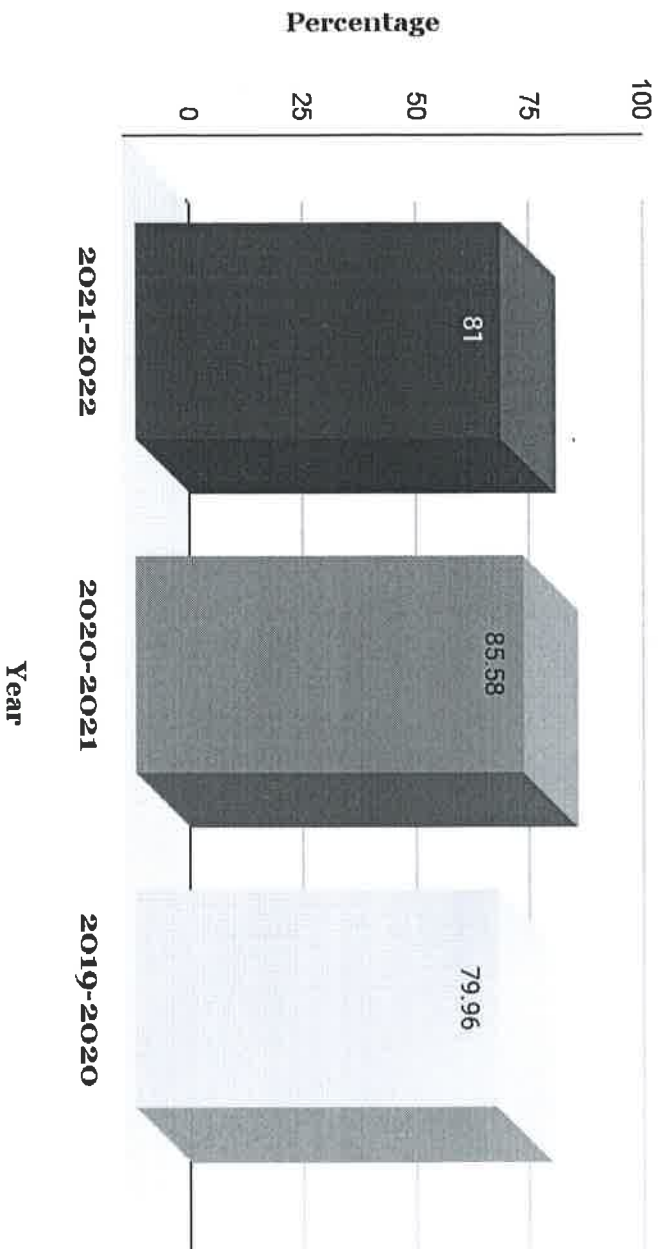

Harvest International School

Grade XII Result Analysis

Grade XII Result Analysis

For Harvest International School

Chairman
Chairman

A.N.SURYAVATHY
PRINCIPAL

HARVEST INTERNATIONAL SCHOOL
BANGALORE - 560 EAST : 560 035.
CBSE/AFF/SL-01109.1213/830434/2012