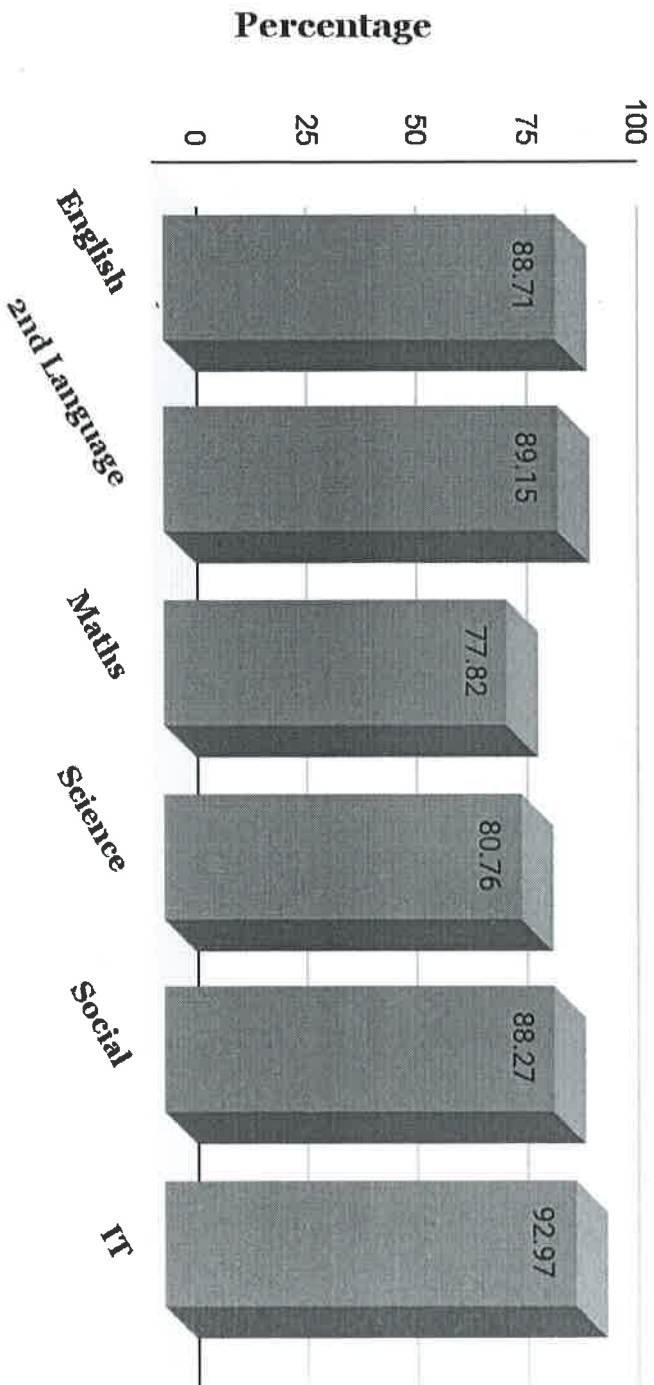

Harvest International School

Grade 10 Subject Average

2021-2022

2021-2022

For Harvest International School

Chairman

PRINCIPAL

Harvest International School

Grade 10 Subject Average

2020-2021

2020-2021

For Harvest International School

Devi Prasad
Chairman

A. N. SURYAVATHY
PRINCIPAL

Harvest International School

Grade 10 Subject Average