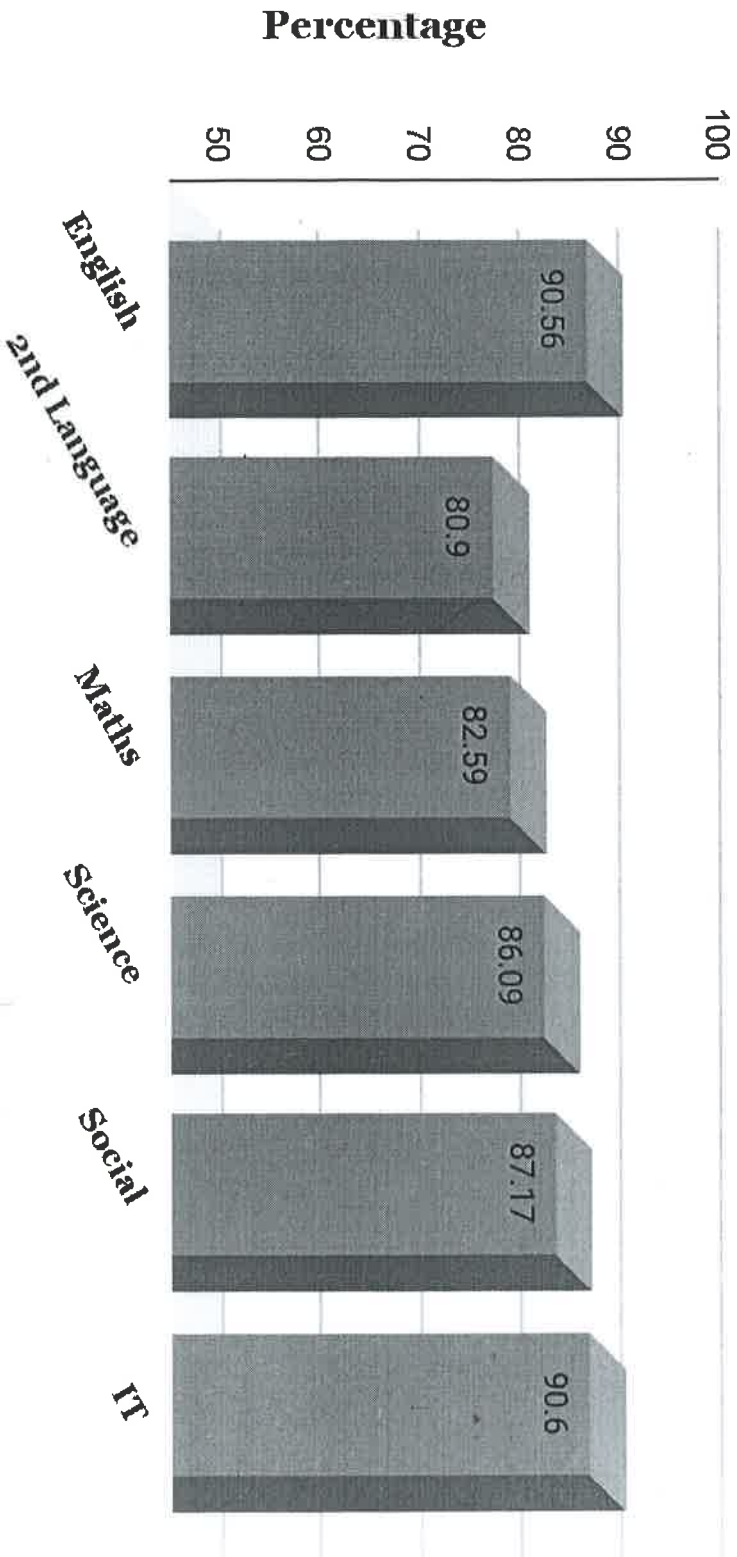

Harvest International School

Grade 10 Subject Average

2021-2022

2021-2022

For Harvest International School

Chairman

PRINCIPAL

Harvest International School

Grade 10 Subject Average

2020-2021

2020-2021

For Harvest International School

Devi Prasad
Chairman

A. N. SURYAVATHY
PRINCIPAL

Harvest International School

Grade 10 Subject Average