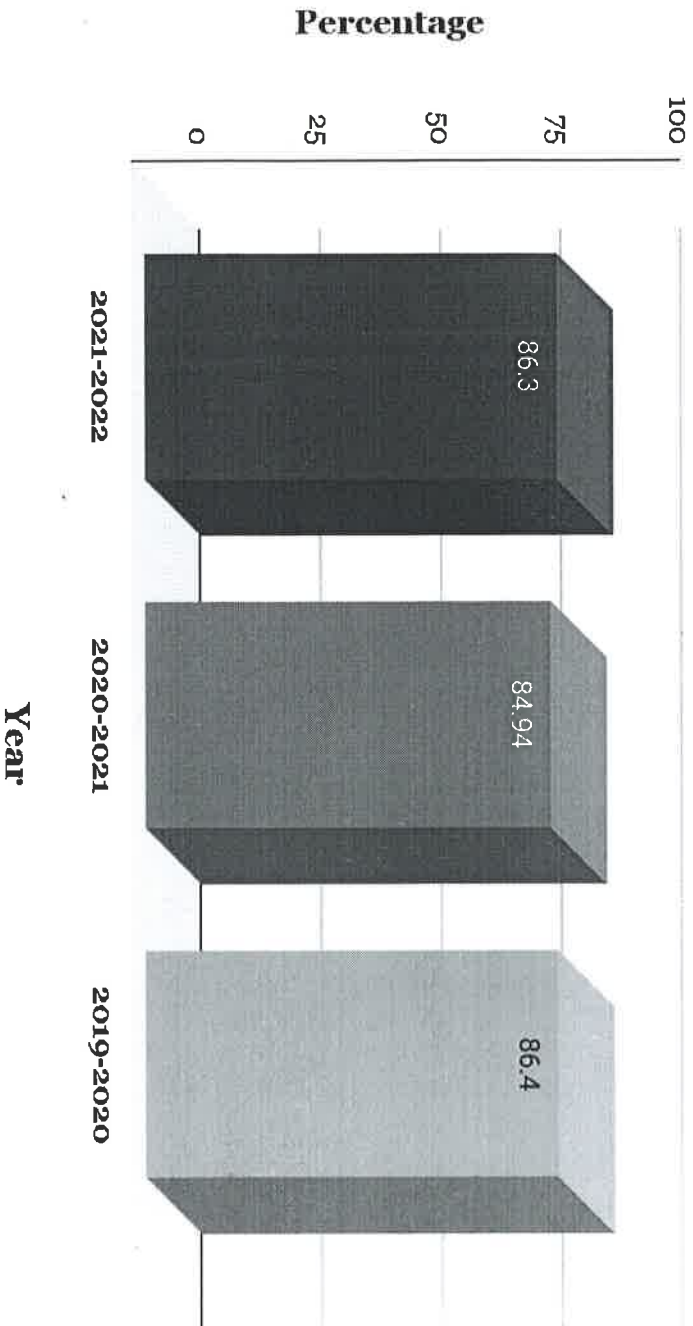

Grade 10 Subject Average

2020-2021

2020-2021

For Harvest International School

Devi Prasad
Chairman

A. N. SURYAVATHY
PRINCIPAL

Harvest International School

Grade 10 Subject Average

2019-2020

2020-2021

A. N. Prasad
A. N. Prasad
PRINCIPAL

For Harvest International School

Chairman
Chairman

Harvest International School

Grade X Result Analysis

Grade X Result Analysis