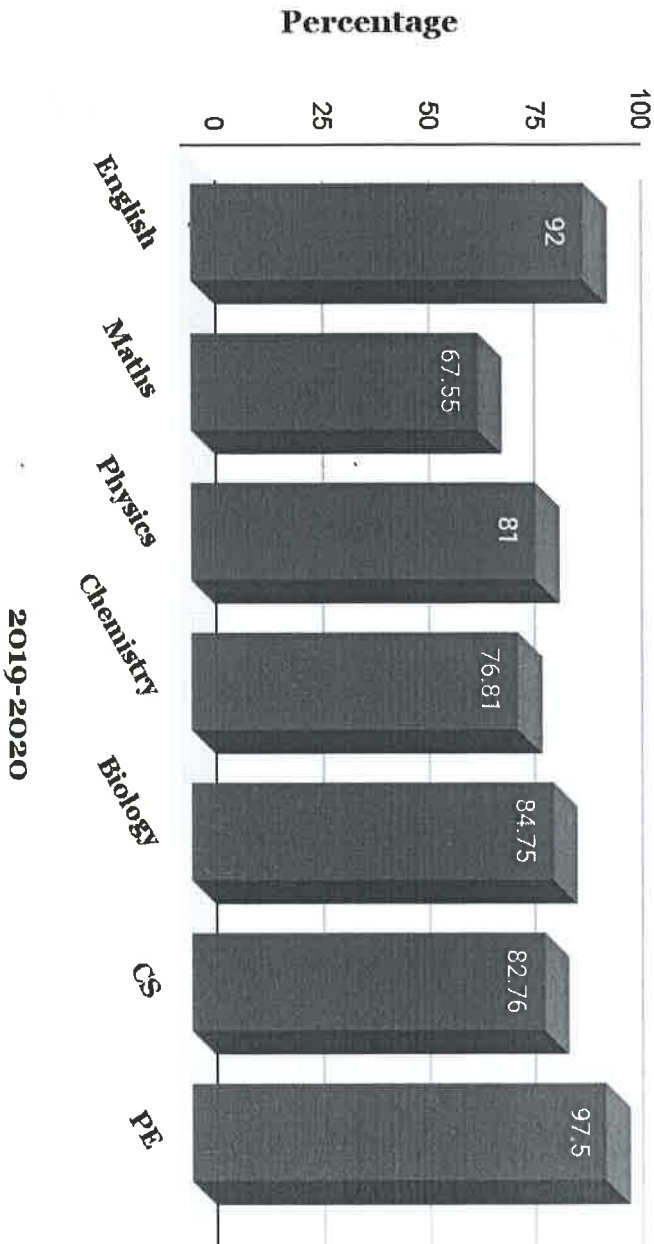

Grade 12 Subject Average

2021-2022

2021-2022

For Harvest International School

Chairman

A.N. Princy
A.N. SURIYAVAIHY
PRINCIPAL

Harvest International School

Grade 12 Subject Average

2020-2021

2020-2021

For Harvest International School

Chairman

A.N. Suryavathy

A.N. Suryavathy

PRINCIPAL

HARVEST INTERNATIONAL SCHOOL
BANGALORE- 560 EAST : 560 035.
CBSE/AFF/SL-01109.12131830434/2012

Harvest International School

Grade 12 Subject Average

2019-2020

For Harvest International School

Chairman
Chairman

A.N. Suryavathy
A.N. SURYAVATHY

PRINCIPAL
HARVEST INTERNATIONAL SCHOOL
BANGALORE - 560 EAST : 560 035.
CBSE/AFFISL-01109.12131830434/2012